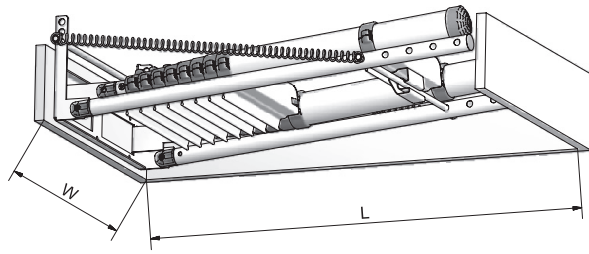

ADJUSTABLE LOFT LADDER 60927

H = 2,52 – 3,00 m

1

H = 2,52 – 2,75 m
W = 520 mm
L = 920 mm

2

H = 2,70 – 2,80 m
W = 520 mm
L = 950 mm

3

H = 2,75 – 2,85 m
W = 520 mm
L = 1000 mm

4

H = 2,80 – 2,90 m
W = 520 mm
L = 1050 mm

5

H = 2,85 – 3,00 m
W = 520 mm
L = 1100 mm

A
1 ●
2 ○
3 ○
4 ○
5 ○

A
1 ●
2 ○
3 ○
4 ○
5 ○

A
1 ○
2 ○
3 ○
4 ●
5 ○